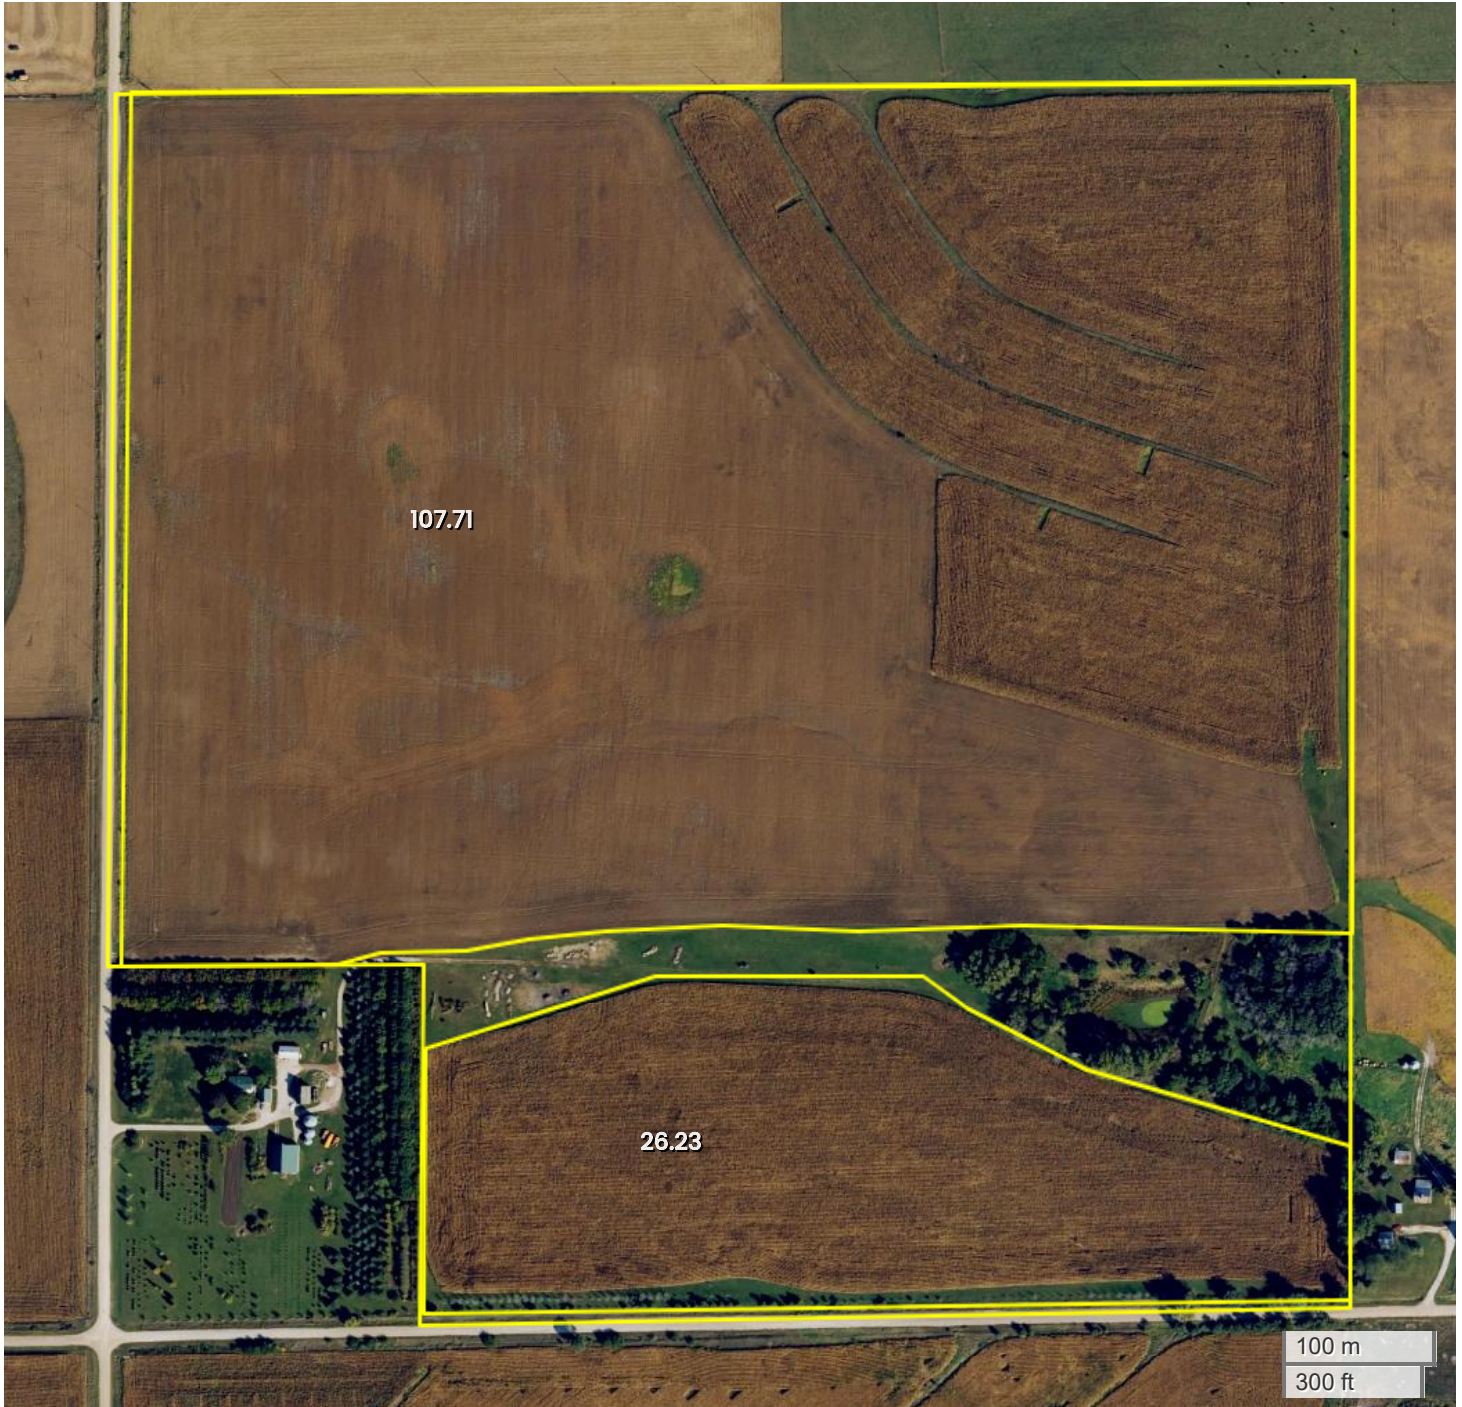

YALE FARM (145.60 AC TOTAL, 133.94 AC TILLABLE)

# AERIAL MAP

Center: 41.756701, -94.343652

09-80N-30W  
Cass Township  
Guthrie County, IA

FarmWorth, LLC makes no warranties, express or implied, regarding the accuracy of any information provided through FarmWorth.com. User is solely responsible for independently verifying all information prior to use and waives any claims against FarmWorth, LLC arising from inaccuracies in such information.